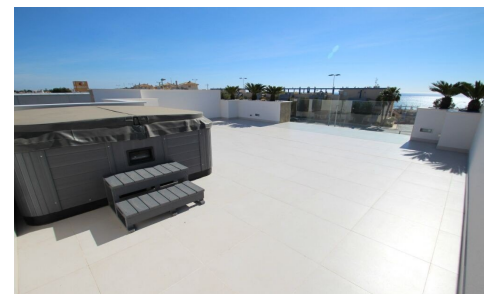

2034T

Villa in Orihuela Costa

1,195,000€

4

2

196m²

500m²

Exclusive Coastal Living: Discover Luxury New Construction Villas in Dehesa de Campoamor The Epitome of Mediterranean Elegance Just 250 Meters from the Sea Welcome to Dehesa de Campoamor, where the turquoise waters of the Mediterranean meet architectural excellence. Encompass is proud to present an exclusive collection of new construction villas designed for the most discerning clients who...(Ask for More Details!)