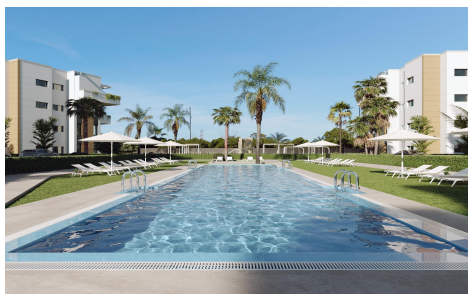

3834U

Apartment in Torre Pacheco

289,900€

2

2

83m²

N/A

New Build Tourist Apartments , Santa Rosalia Lake and Life Resort. The Best Licensed Tourist Properties for Investment & Lifestyle in the Costa Calida. Welcome to Santa Rosalia Lake and Life Resort, a gated, ultra modern residential enclave that combines unrivalled leisure, prime accessibility and a high yield investment environment. Our newly built tourist apartments are fully licensed...(Ask for More Details!)