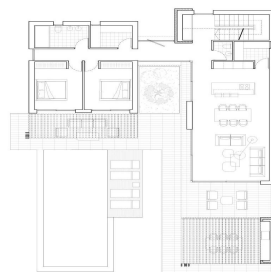

3

2

210m²

1,000m²

Modern New Build Villa Near the Sea in Javea Exclusive Mediterranean Living in Javea Discover this stunning contemporary villa located in one of the most sought after and peaceful areas of Javea, just 800 meters from the sea. Nestled between pine trees and close to the famous Cala de la Barraca and Cala del Portixol, this residence offers a privileged lifestyle surrounded by nature and c...(Ask for More Details!)