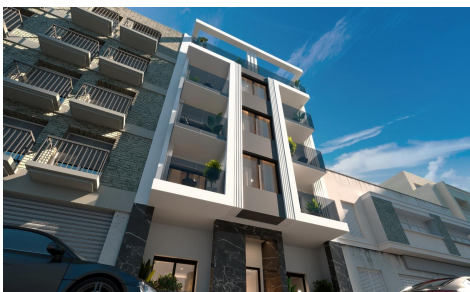

9782A

**Apartment in Torrevieja**

**290,000€**

2

2

91m<sup>2</sup>

N/A

Modern New Build Apartments in the Heart of Torrevieja Prime Location Just 150 m from the Sea This exceptional new development is located in the very centre of Torrevieja, just 150 m from the natural swimming pools and seafront promenade, and only 500 m from Playa del Cura. Surrounded by an extensive range of services including shops, supermarkets, parks, caf  s and restaurants, the area...(Ask for More Details!)