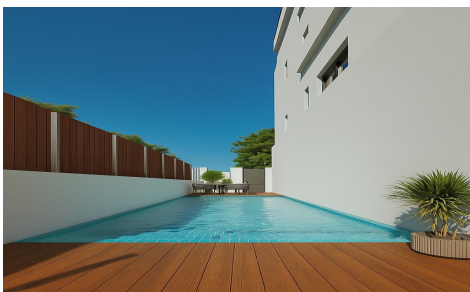

9143B

Penthouse in San Pedro del Pinatar

949,900€

3

3

171m²

N/A

New Build Apartments Just 100 m from the Beach in Lo Pagan, San Pedro del Pinatar Exclusive Coastal Residential in a Prime Location This new construction residential complex consists of only 10 modern apartments located in Lo Pagan San Pedro del Pinatar less than 100 meters from the beach. Set in one of the most attractive areas of the Mar Menor this development offers a perfect combinat...(Ask for More Details!)