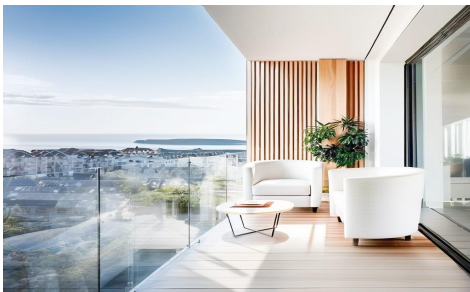

2856R

Penthouse in Torrevieja

350,000€

2

1

74m²

N/A

Modern Apartments Just 250m from El Cura Beach in Torrevieja New Development in Prime Location This newly built apartment building is located just 250 meters from the famous El Cura Beach in Torrevieja, offering residents easy access to one of the most popular beaches in the area. The building consists of 17 units, featuring 1 and 2-bedroom apartments, each with 1 or 2 bathrooms. Additio...(Ask for More Details!)