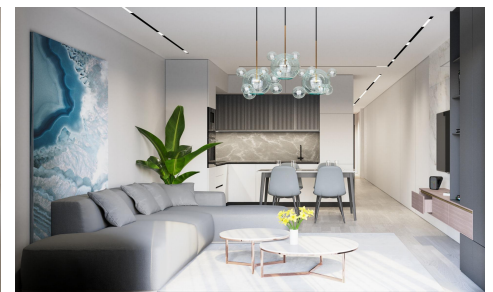

2853N

Apartment in Torrevieja

260,000€

2

1

74m²

N/A

Modern Apartments Just 250m from El Cura Beach in Torrevieja New Development in Prime Location This newly built apartment building is located just 250 meters from the famous El Cura Beach in Torrevieja, offering residents easy access to one of the most popular beaches in the area. The building consists of 17 units, featuring 1 and 2-bedroom apartments, each with 1 or 2 bathrooms. Additio...(Ask for More Details!)