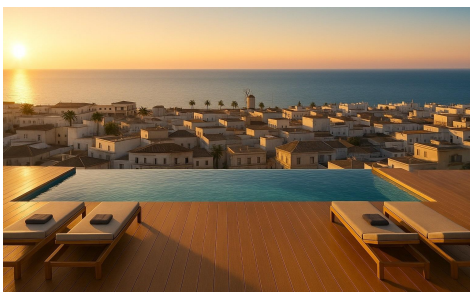

4953E

Apartment in San Pedro del Pinatar

158,900€

0

0

44m²

N/A

New Build Tourist Apartments Near the Beach in Lo Pagan, San Pedro del Pinatar Exclusive Coastal Residential with Tourist License This new build residential complex consists of 17 modern tourist licensed apartments located in Lo Pagan, San Pedro del Pinatar, just 700 meters from the beach. Situated in one of the most attractive areas of the Mar Menor, this development offers an excellent...(Ask for More Details!)

ESCALA: 1/50

PLANTA SOLARIUM Y PISCINA ESCALA: 1/75