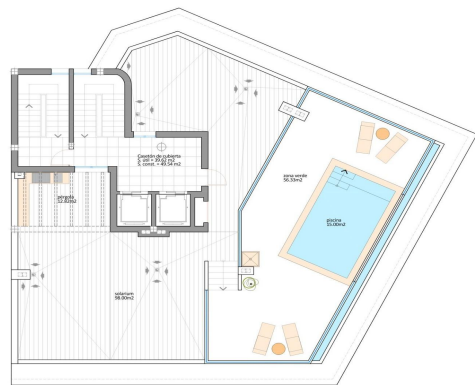

4953E

Apartment in San Pedro del Pinatar

158,900€

0

0

44m²

N/A

New Build Tourist Apartments Near the Beach in Lo Pagan, San Pedro del Pinatar Exclusive Coastal Residential with Tourist License This new build residential complex consists of 17 modern tourist licensed apartments located in Lo Pagan, San Pedro del Pinatar, just 700 meters from the beach. Situated in one of the most attractive areas of the Mar Menor, this development offers an excellent...(Ask for More Details!)

17 APARTAMENTOS, LOCAL COMERCIAL Y PISCINA

17 APARTAMENTOS, LOCAL COMERCIAL Y PISCINA

| SUPERFICIES | | | |
|------------------|----------------------|----------------------|---------------------|
| PLANTA 1ª | | | |
| TIPUS | P.P.S.C. | SUP. CONST. | TOTAL CONST. |
| Vivienda D | 34.50 m ² | 44.82 m ² | 59.02m ² |

ESCALA: 1/50

PLANTA SOLARIUM Y PISCINA ESCALA: 1/75