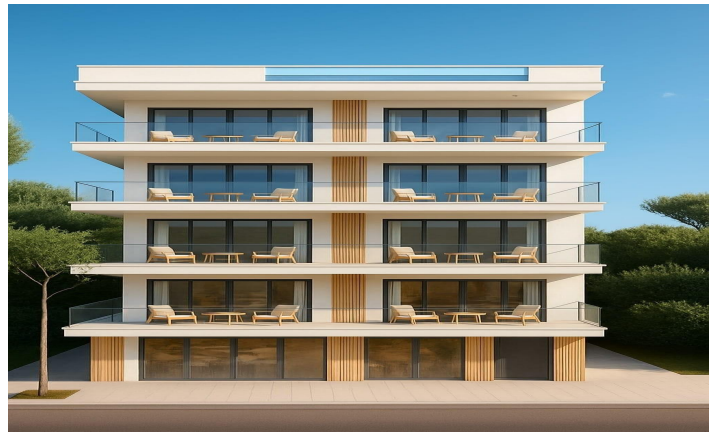

4953E

Apartment in San Pedro del Pinatar

158,900€

0

0

44m²

N/A

New Build Tourist Apartments Near the Beach in Lo Pagan, San Pedro del Pinatar Exclusive Coastal Residential with Tourist License This new build residential complex consists of 17 modern tourist licensed apartments located in Lo Pagan, San Pedro del Pinatar, just 700 meters from the beach. Situated in one of the most attractive areas of the Mar Menor, this development offers an excellent...(Ask for More Details!)

ESCALA: 1/50

PLANTA SOLARIUM Y PISCINA ESCALA: 1/75