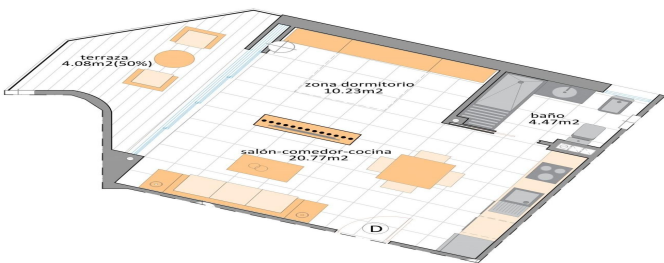

4953E

Apartment in San Pedro del Pinatar

158,900€

0

0

44m²

N/A

New Build Tourist Apartments Near the Beach in Lo Pagan, San Pedro del Pinatar Exclusive Coastal Residential with Tourist License This new build residential complex consists of 17 modern tourist licensed apartments located in Lo Pagan, San Pedro del Pinatar, just 700 meters from the beach. Situated in one of the most attractive areas of the Mar Menor, this development offers an excellent...(Ask for More Details!)

17 APARTAMENTOS, LOCAL COMERCIAL Y PISCINA

17 APARTAMENTOS, LOCAL COMERCIAL Y PISCINA

| SUPERFICIES | | | |
|------------------|----------------------|----------------------|---------------------|
| PLANTA 1ª | | | |
| TIPUS | P.P.S.C. | SUP. CONST. | TOTAL CONST. |
| Vivienda D | 34.50 m ² | 44.82 m ² | 59.02m ² |

ESCALA: 1/50

PLANTA SOLARIUM Y PISCINA ESCALA: 1/75