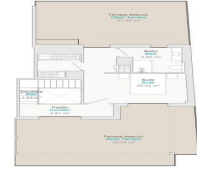

Substrución | Penthouse