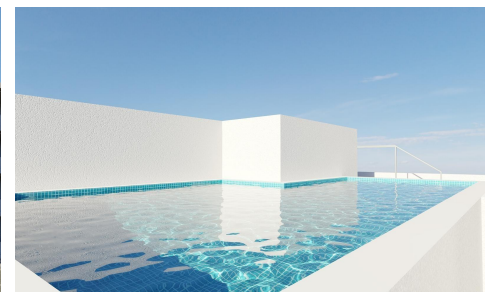

3708B

Apartment in Torrevieja

329,000€

3

2

92m²

N/A

Modern Living in Torrevieja: New Build Apartments Just 400m from Playa del Cura Experience the pinnacle of Mediterranean living with this exclusive new development in the heart of Torrevieja. Perfectly positioned just 400 meters from the golden sands of Playa del Cura and a mere 150 meters from the vibrant seafront promenade, these residences offer an unparalleled blend of convenience, st...(Ask for More Details!)